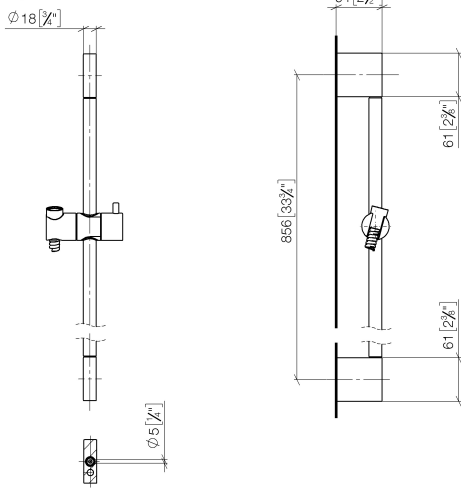

ST 050 203 2979

Fits: IMO, LISSÉ, META

- slide bar
- Pipe diameter 18 mm
- gauge 853 mm
- metal shower hose 1750mm with integrated anti-twist protection
- shower hose connector 3/8"
- Three or five settings: COMPACT RAIN, COMPACT SOFT FLOW, COMPACT AQUAPRESSURE FLOW, max. flow rate 6.8 l/min (at 3 bar)
- Function from: 6 l/min
- spray head Ø 100mm
- This product can help a building meet the requirements of Green Building Rating Systems, e.g. LEED®, BREEAM®, DGNB

- slide bar
- Pipe diameter 18 mm
- gauge 853 mm
- metal shower hose 1750mm with integrated anti-twist protection
- shower hose connector 3/8"

This article does not include a hand shower!

	Chrome	26 413 979-00
	Brushed Platinum	26 413 979-06
	Platinum	26 413 979-08
	Dark Chrome	26 413 979-19
	Light Gold	26 413 979-26
	Brushed Light Gold	26 413 979-27
	Brushed Durabronze (23kt Gold)	26 413 979-28
	Matte Black	26 413 979-33
	Brushed Bronze	26 413 979-42
	Brushed Champagne (22kt Gold)	26 413 979-46
	Champagne (22kt Gold)	26 413 979-47
	Brushed Chrome	26 413 979-93
	Brushed Dark Platinum	26 413 979-99

ST 050 203 2979

mm [inches]

Certificates

WRAS\_2009048. ACS\_20 ACC LY 738. IAPMO\_4976 (1).

Spare parts list

No.	Item Number	Name	Quantity used	Delivery time
1	05 17 20 726 02 90	fixing set	2	2
2	08 17 20 726 90	holder	2	2
3	09 31 11 049 90	pin	2	2
4	04 31 11 113 00 90	pin	2	2
5	08 17 97 054-00	holder	2	10
6	90 28 22 597 00-00	holder	1	10
7	12 580 970-00	Slide unit - Chrome	1	10
8	28 322 970-00	Metal shower hose 1/2" x 3/8" x 1750 mm - Chrome	1	2