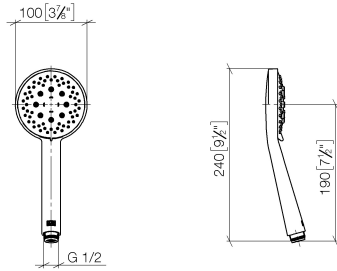

ST 050 203 2979

Fits: IMO, LISSÉ, META

- slide bar
- Pipe diameter 18 mm
- gauge 853 mm
- metal shower hose 1750mm with integrated anti-twist protection
- shower hose connector 3/8"
- Three or five settings: COMPACT RAIN, COMPACT SOFT FLOW, COMPACT AQUAPRESSURE FLOW, max. flow rate 6.8 l/min (at 3 bar)
- Function from: 6 l/min
- spray head Ø 100mm
- This product can help a building meet the requirements of Green Building Rating Systems, e.g. LEED®, BREEAM®, DGNB

- slide bar
- Pipe diameter 18 mm
- gauge 853 mm
- metal shower hose 1750mm with integrated anti-twist protection
- shower hose connector 3/8"

This article does not include a hand shower!

	Chrome	26 413 979-00
	Brushed Platinum	26 413 979-06
	Platinum	26 413 979-08
	Dark Chrome	26 413 979-19
	Light Gold	26 413 979-26
	Brushed Light Gold	26 413 979-27
	Brushed Durabronze (23kt Gold)	26 413 979-28
	Matte Black	26 413 979-33
	Brushed Bronze	26 413 979-42
	Brushed Champagne (22kt Gold)	26 413 979-46
	Champagne (22kt Gold)	26 413 979-47
	Brushed Chrome	26 413 979-93
	Brushed Dark Platinum	26 413 979-99

ST 050 203 2979

mm [inches]

Certificates

WRAS\_2009048. ACS\_20 ACC LY 738. IAPMO\_4976 (1).

Spare parts list

No.	Item Number	Name	Quantity used	Delivery time
1	05 17 20 726 02 90	fixing set	2	2
2	08 17 20 726 90	holder	2	2
3	09 31 11 049 90	pin	2	2
4	04 31 11 113 00 90	pin	2	2
5	08 17 97 054-00	holder	2	10
6	90 28 22 597 00-00	holder	1	10
7	12 580 970-00	Slide unit - Chrome	1	10
8	28 322 970-00	Metal shower hose 1/2" x 3/8" x 1750 mm - Chrome	1	2

## Shower set - Chrome

IMO

ST 050 203 2979

---

ST 050 203 2979

mm [inches]

Flow rate chart

Certificates