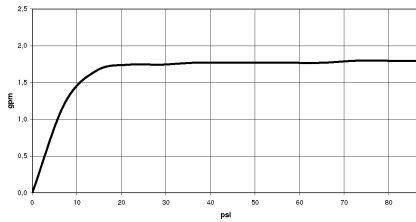

## Shower set - Chrome

IMO

ST 050 203 2979

---

ST 050 203 2979

mm [inches]

Flow rate chart

Certificates