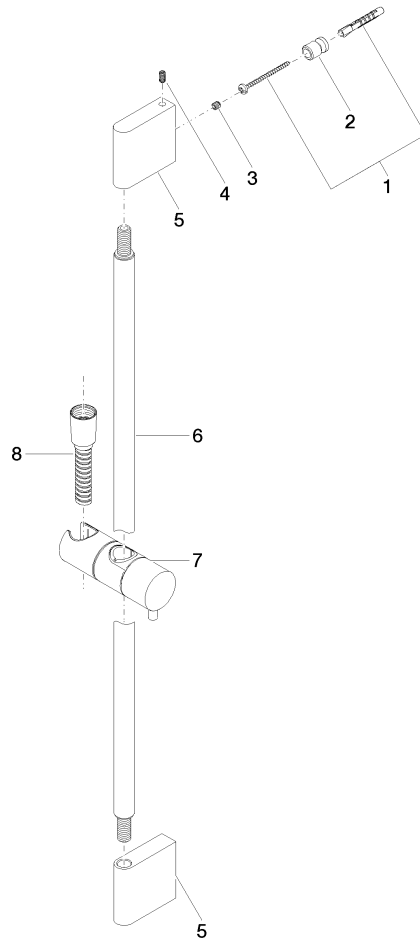

ST 050 203 2979

Fits: IMO, LISSÉ, META

- slide bar
- Pipe diameter 18 mm
- gauge 853 mm
- metal shower hose 1750mm with integrated anti-twist protection
- shower hose connector 3/8"
- Three or five settings: COMPACT RAIN, COMPACT SOFT FLOW, COMPACT AQUAPRESSURE FLOW, max. flow rate 6.8 l/min (at 3 bar)
- Function from: 6 l/min
- spray head Ø 100mm
- This product can help a building meet the requirements of Green Building Rating Systems, e.g. LEED®, BREEAM®, DGNB

- slide bar
- Pipe diameter 18 mm
- gauge 853 mm
- metal shower hose 1750mm with integrated anti-twist protection
- shower hose connector 3/8"

This article does not include a hand shower!

	Chrome	26 413 979-00
	Brushed Platinum	26 413 979-06
	Platinum	26 413 979-08
	Dark Chrome	26 413 979-19
	Light Gold	26 413 979-26
	Brushed Light Gold	26 413 979-27
	Brushed Durabronze (23kt Gold)	26 413 979-28
	Matte Black	26 413 979-33
	Brushed Bronze	26 413 979-42
	Brushed Champagne (22kt Gold)	26 413 979-46
	Champagne (22kt Gold)	26 413 979-47
	Brushed Chrome	26 413 979-93
	Brushed Dark Platinum	26 413 979-99

ST 050 203 2979

mm [inches]

Certificates

WRAS\_2009048. ACS\_20 ACC LY 738. IAPMO\_4976 (1).

Spare parts list

No.	Item Number	Name	Quantity used	Delivery time
1	05 17 20 726 02 90	fixing set	2	2
2	08 17 20 726 90	holder	2	2
3	09 31 11 049 90	pin	2	2
4	04 31 11 113 00 90	pin	2	2
5	08 17 97 054-00	holder	2	10
6	90 28 22 597 00-00	holder	1	10
7	12 580 970-00	Slide unit - Chrome	1	10
8	28 322 970-00	Metal shower hose 1/2" x 3/8" x 1750 mm - Chrome	1	2